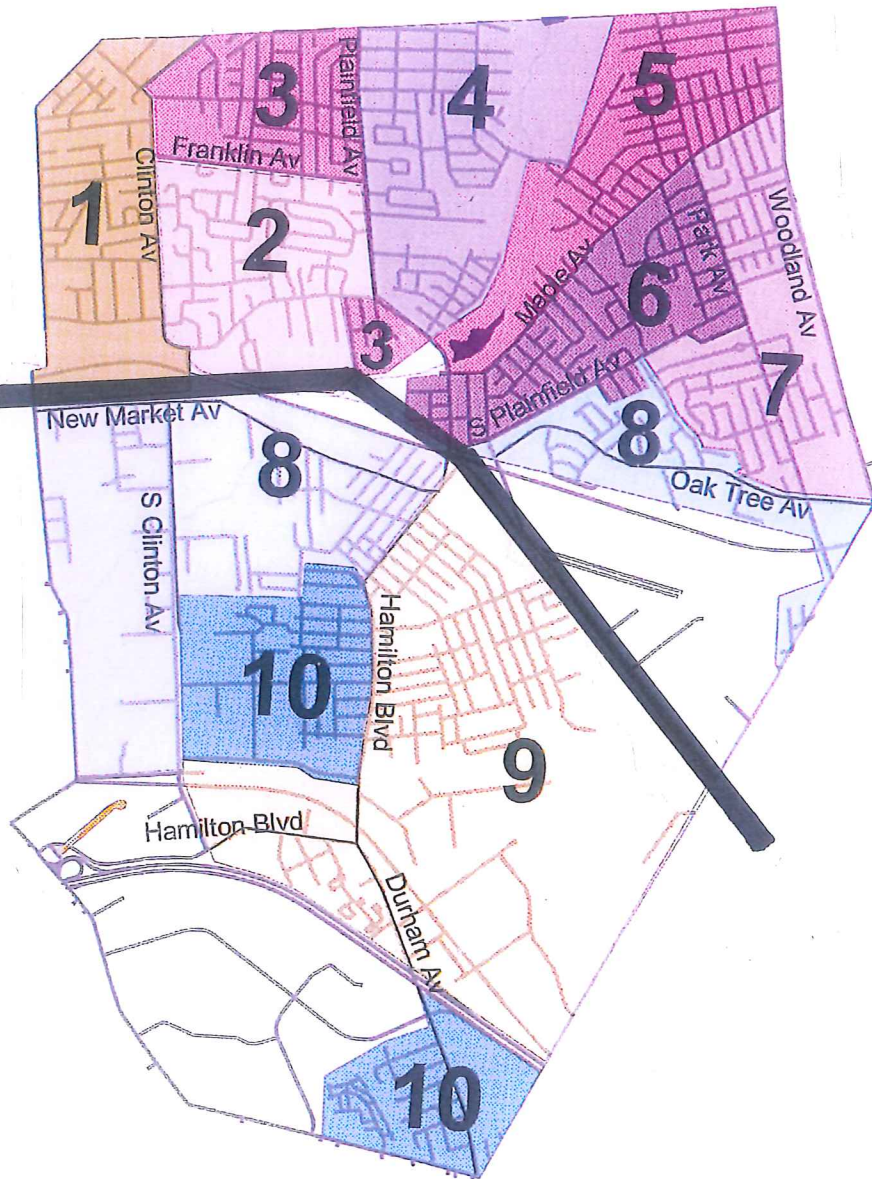

Thursday's Collection

Friday's Collection

THURSDAYS All streets north of the Lehigh Valley Railroad tracks and Metuchen Road, including Universal Avenue, Fleet Avenue, Victory Street and Spring Street.

CURBSIDE COLLECTION SCHEDULE

June	8 ° 22	October	12 ° 26
July	6 ° 20	November	9 ° *25
August	3 ° 17 ° 31	December	7 ° 21
September	14 ° 28		

*Thanksgiving: November 23 changed to November 25.

FRIDAYS All streets south of the Lehigh Valley Railroad tracks and Metuchen Road.

CURBSIDE COLLECTION SCHEDULE

June	9 ° 23	October	13 ° 27
July	7 ° 21	November	10 ° 24
August	4 ° 18	December	8 ° 22
September	1 ° 15 ° 29		

HOLIDAYS

Recycling collection holidays for 2017: New Year's Day, Memorial Day, Independence Day, Labor Day, Thanksgiving and Christmas. **If your collection day falls on any of these holidays, collection is rescheduled for the following Saturday.**